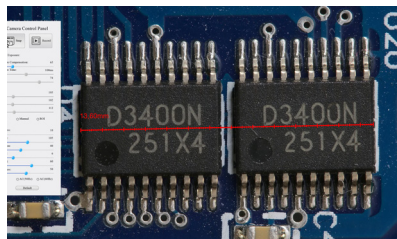

DeltaPix Build-in Software

The H4KAWS08DPX camera has the state of art software built-in software that provides a powerful platform for precise measurements,

image capturing, and video recording.

Onboard measurement tools:

- Angle
- Four point angle
- Point
- Arbitrary line
- Three point line
- Horizontal line
- Vertical line
- Parallel
- Three point vertical
- Rectangle
- Curve

Camera Dimensions

- Ellipse
- Five point ellipse
- Three pint circle
- Center + radius circle
- Arc
- Text
- Polygon
- Annulus