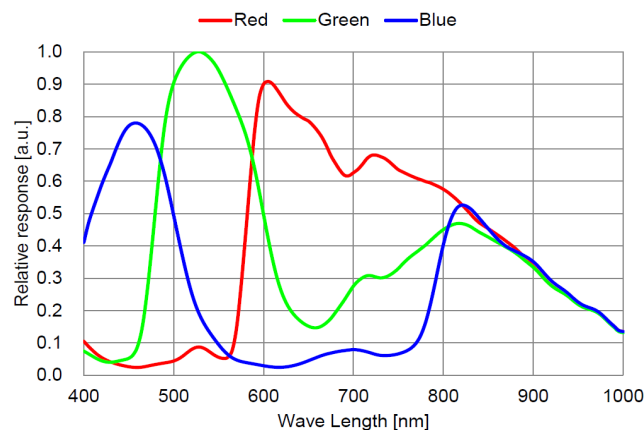

Spectral Sensitivity

Spectral Sensitivity Characteristics