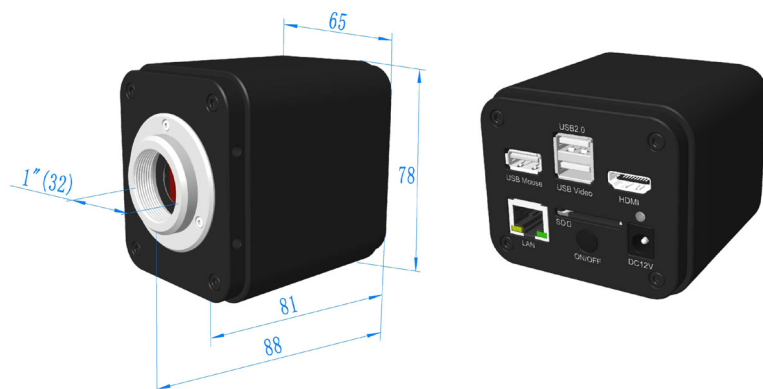

High-quality, cost-effective and flexible

The DeltaPix H4KAWS08DPX microscope camera has C-mount interface making them easily and cost-efficiently fitted on most standard microscopes. Additionally, it has multiple interfaces providing unmatched versatility for any use case.

User-friendly Camera

Plug and play – the HDMI interface provides high speed and ease of installation on any 4K monitor with HDMI input. No need for computer, because the H4KAWS08DPX microscope camera has a built-in software. Option to use it with PC software or Smartphone app.

Camera Dimensions

DeltaPix Build-in Software

The H4KAWS08DPX camera has the state of art software built-in software that provides a powerful platform for precise measurements,

image capturing, and video recording.